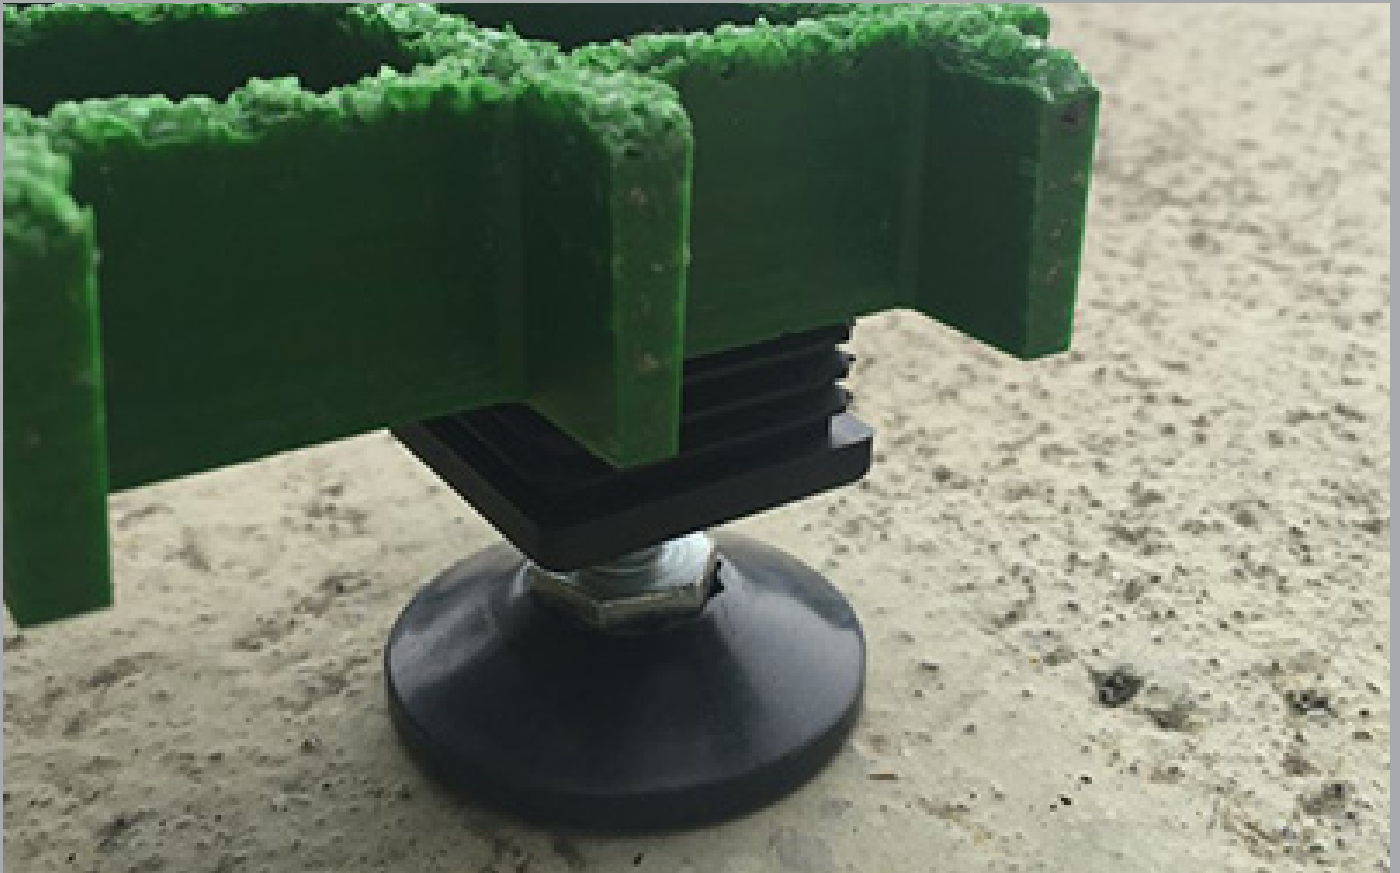

FibreGrid Elevated Grating Feet

Product Description

Elevated Grating Feet for raising medium traffic use FibreGrid GRP Grating by 6mm, 10-25mm or 25-75mm; depending on your elevation choice. Suitable for our 38mm x 38mm mesh size grating, to allow the free flow of spillages or rainwater under the grating.

The inserts can also be used for creating deflection and thus reducing leg fatigue caused by standing on a hard, inflexible surface for long periods.

Recommended spacing of our grating feet is every 500mm apart.